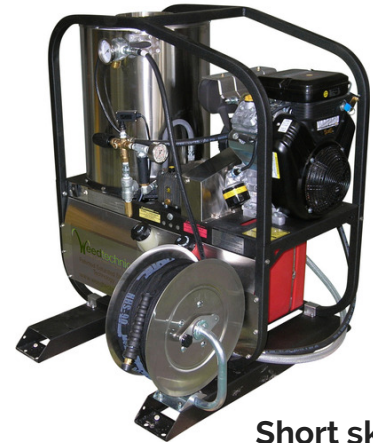

The SW800 Mounts

Bare unit: SW800 unit with hose & gun.

Price: Contact Us

Short Skid: SW800 with short skid, outlet reel, hoses & gun. Comes ready for mounting on small vehicles or on the forks of a tractor. Water tank and fittings optional.

Price: Contact Us

Tank Skid: Self contained, skid mounted unit. Comes with 1000 litre tank, long skid, inlet outlet reels, hoses & gun. Is designed and ready to fit on a ute, pick up or tractor.

Price: Contact Us

Trailer: Includes 8*5 ft trailer, 1000 litre water tank, hose reel and filling hose. It is the complete, ready-to-go package. The Dual Axle 8*5 ft trailer has 2* heavy duty square axles (50mm solid), height clearance for Agricultural use, mechanical brakes and jockey wheels.

Price: Contact Us

Safe operations, maintenance and productivity training required for 1st machine purchase $995 + travel & expenses

All prices exclude GST and Freight

Short skid